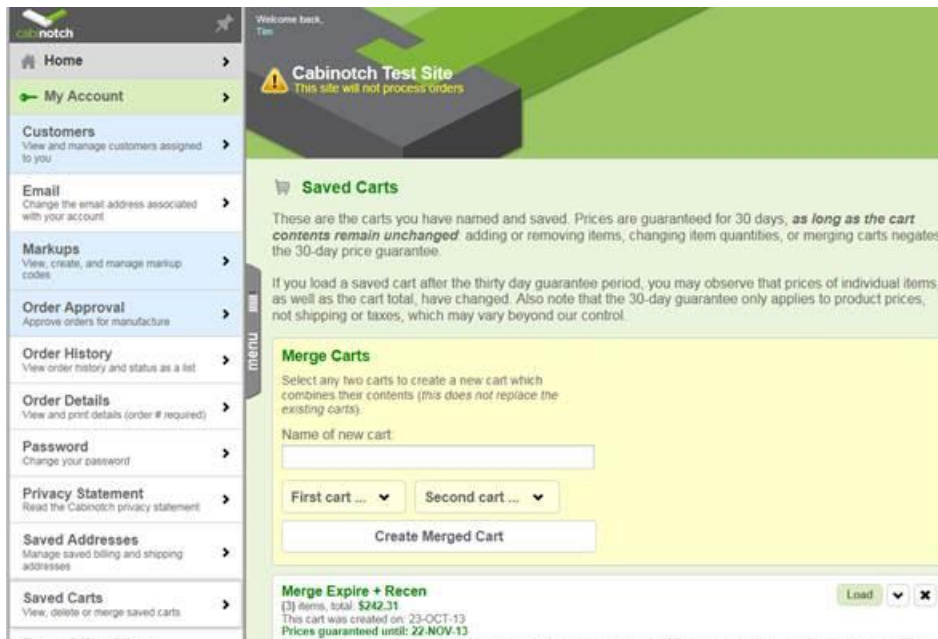

# Merging Cabinotch Carts

Merge Carts = 2 Previously Saved Carts:

The Merge Carts functionality allows the combination of two previously saved carts, into a brand new combined saved cart. The user can then load the new combined saved cart and check out, or add other items to it.

After logging in, click on My Account and then the **Saved Carts** option. The screen contains the **Merge Carts** section at the top, and then a list of currently saved carts.

If you wish to review what is in an existing saved cart, navigate to it and click the drop down arrow. The display will expand out to show what is in the cart.

Give the new Merged Cart a name:

Pick the name of your first saved cart from the First Cart drop down list:

Pick the name of your second saved cart from the Second Cart drop down list:

**Merge Carts**

Select any two carts to create a new cart which combines their contents (*this does not replace the existing carts*).

Name of new cart:

Oct Combo 1 ▾    Oct Combo 2 ▾

**Create Merged Cart**

If the cart names are correct, click the **Create Merged Cart** button.

**Merge Carts**

Select any two carts to create a new cart which combines their contents (*this does not replace the existing carts*).