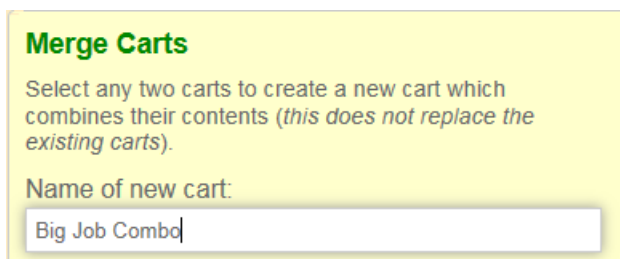

# Merging Cabinotch Carts

Merge Carts = 2 Previously Saved Carts:

The Merge Carts functionality allows the combination of two previously saved carts, into a brand new combined saved cart. The user can then load the new combined saved cart and check out, or add other items to it.

After logging in, click on My Account and then the **Saved Carts** option. The screen contains the **Merge Carts** section at the top, and then a list of currently saved carts.

If you wish to review what is in an existing saved cart, navigate to it and click the drop down arrow. The display will expand out to show what is in the cart.

Give the new Merged Cart a name:

Pick the name of your first saved cart from the First Cart drop down list:

Pick the name of your second saved cart from the Second Cart drop down list:

**Merge Carts**

Select any two carts to create a new cart which combines their contents (*this does not replace the existing carts*).