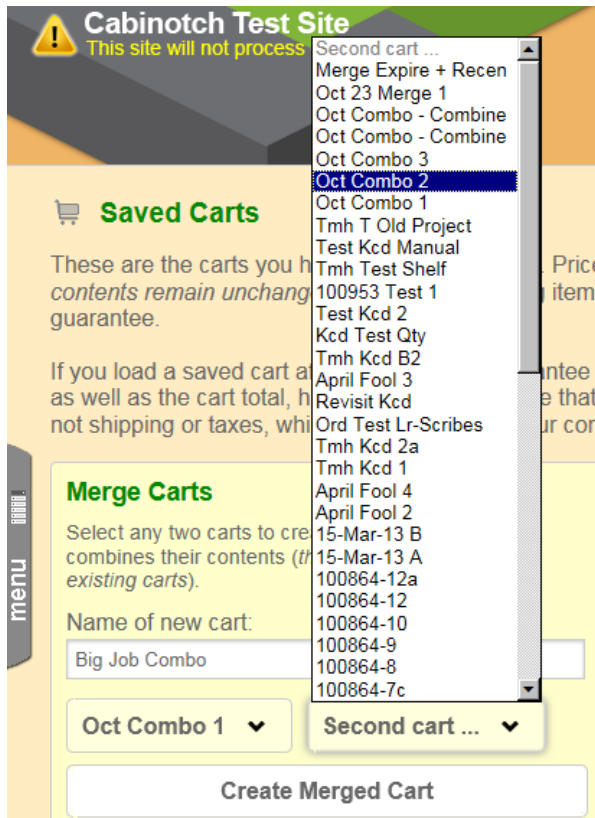

# Merging Cabinotch Carts

Merge Carts = 2 Previously Saved Carts:

The Merge Carts functionality allows the combination of two previously saved carts, into a brand new combined saved cart. The user can then load the new combined saved cart and check out, or add other items to it.

After logging in, click on My Account and then the **Saved Carts** option. The screen contains the **Merge Carts** section at the top, and then a list of currently saved carts.

If you wish to review what is in an existing saved cart, navigate to it and click the drop down arrow. The display will expand out to show what is in the cart.

Give the new Merged Cart a name:

Pick the name of your first saved cart from the First Cart drop down list:

Pick the name of your second saved cart from the Second Cart drop down list:

**Merge Carts**

Select any two carts to create a new cart which combines their contents (*this does not replace the existing carts*).

Name of new cart:

Oct Combo 1 ▾    Oct Combo 2 ▾

**Create Merged Cart**

If the cart names are correct, click the **Create Merged Cart** button.

**Merge Carts**

Select any two carts to create a new cart which combines their contents (*this does not replace the existing carts*).