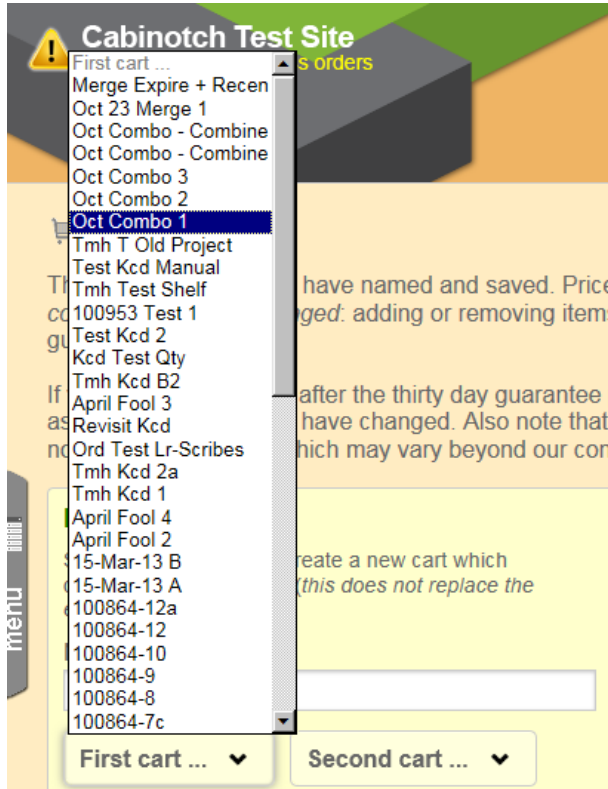

# Merging Cabinotch Carts

Merge Carts = 2 Previously Saved Carts:

The Merge Carts functionality allows the combination of two previously saved carts, into a brand new combined saved cart. The user can then load the new combined saved cart and check out, or add other items to it.

After logging in, click on My Account and then the **Saved Carts** option. The screen contains the **Merge Carts** section at the top, and then a list of currently saved carts.

If you wish to review what is in an existing saved cart, navigate to it and click the drop down arrow. The display will expand out to show what is in the cart.

Give the new Merged Cart a name:

Pick the name of your first saved cart from the First Cart drop down list:

Pick the name of your second saved cart from the Second Cart drop down list:

**Merge Carts**

Select any two carts to create a new cart which combines their contents (*this does not replace the existing carts*).